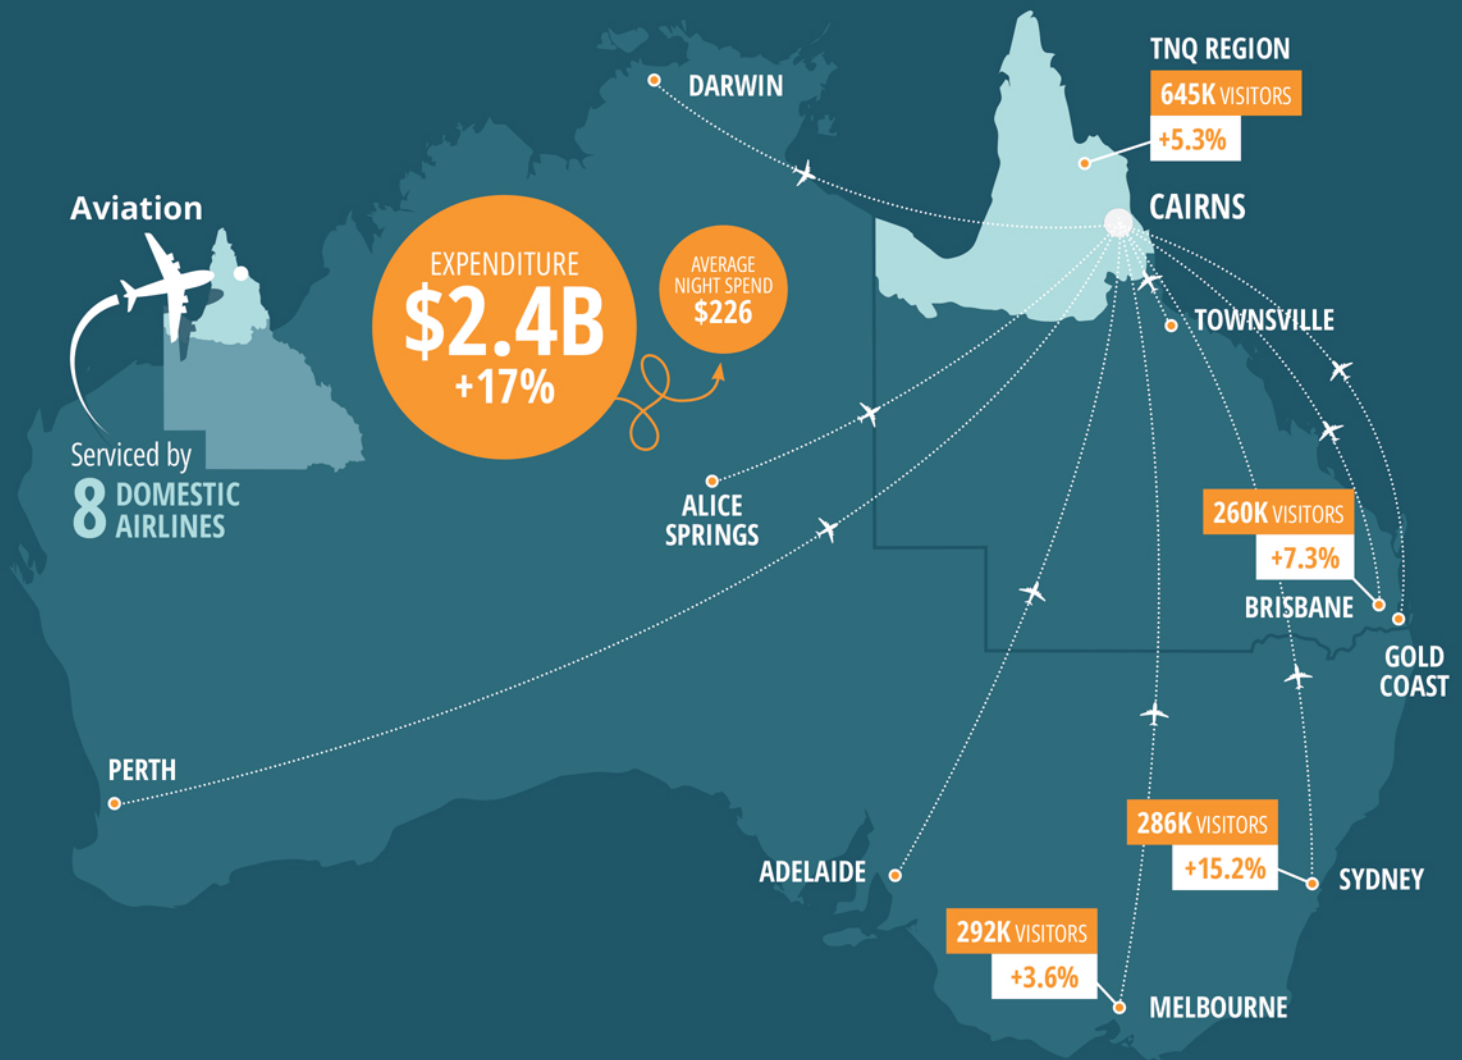

TOURISM FACT FILE

TOURISM
TROPICAL NORTH
QUEENSLAND
Where rainforest meets the reef

National Visitor Survey Year Ending December 2018

Direct flights originating from

Brisbane, Melbourne, Sydney, Darwin, Alice Springs	Qantas
Brisbane, Melbourne, Sydney, Darwin, Perth, Adelaide, Gold Coast	Jetstar
Brisbane, Melbourne, Sydney	Virgin Australia
Brisbane, Melbourne, Sydney	Tigerair Australia
Regional services provided by	QantasLink, Air North, Rex Airlines, Skytrans

Total intrastate

Total interstate