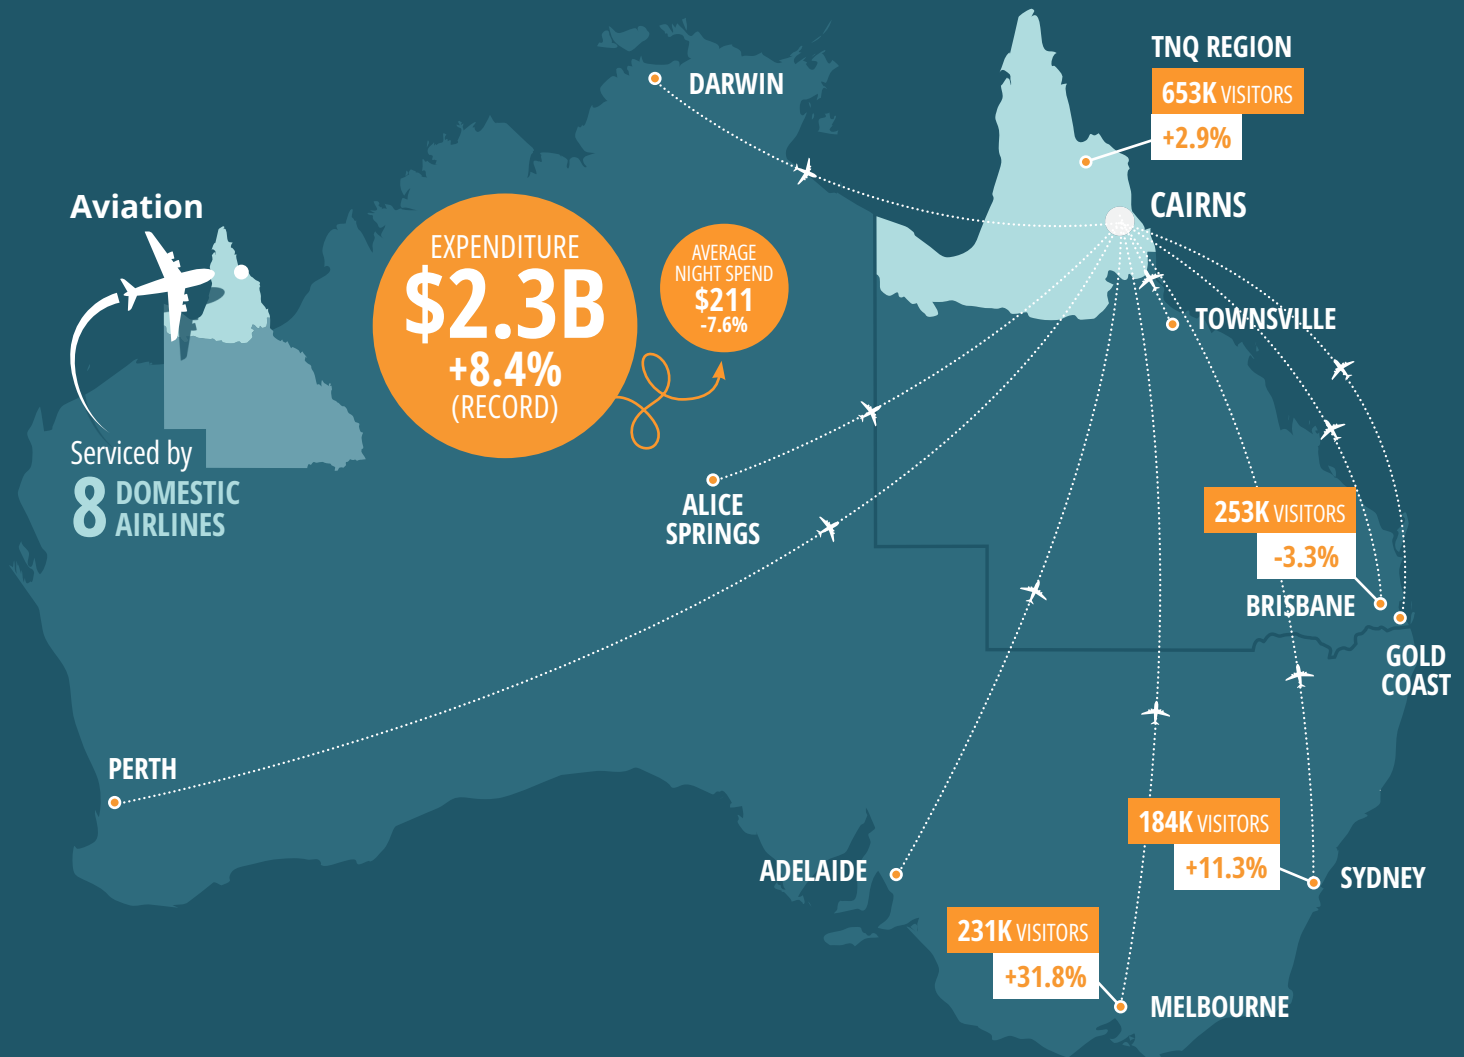

TOURISM FACT FILE

TOURISM
TROPICAL NORTH
QUEENSLAND
Where rainforest meets the reef

National Visitor Survey Year Ending March 2019

Direct flights originating from

| | |
|--|---|
| Brisbane, Melbourne, Sydney, Darwin, Alice Springs | Qantas |
| Brisbane, Melbourne, Sydney, Darwin, Perth, Adelaide, Gold Coast | Jetstar |
| Brisbane, Melbourne, Sydney | Virgin Australia |
| Brisbane, Melbourne, Sydney | Tigerair Australia |
| Regional services provided by | QantasLink, Air North, Rex Airlines, Skytrans |

Total intrastate

Total interstate