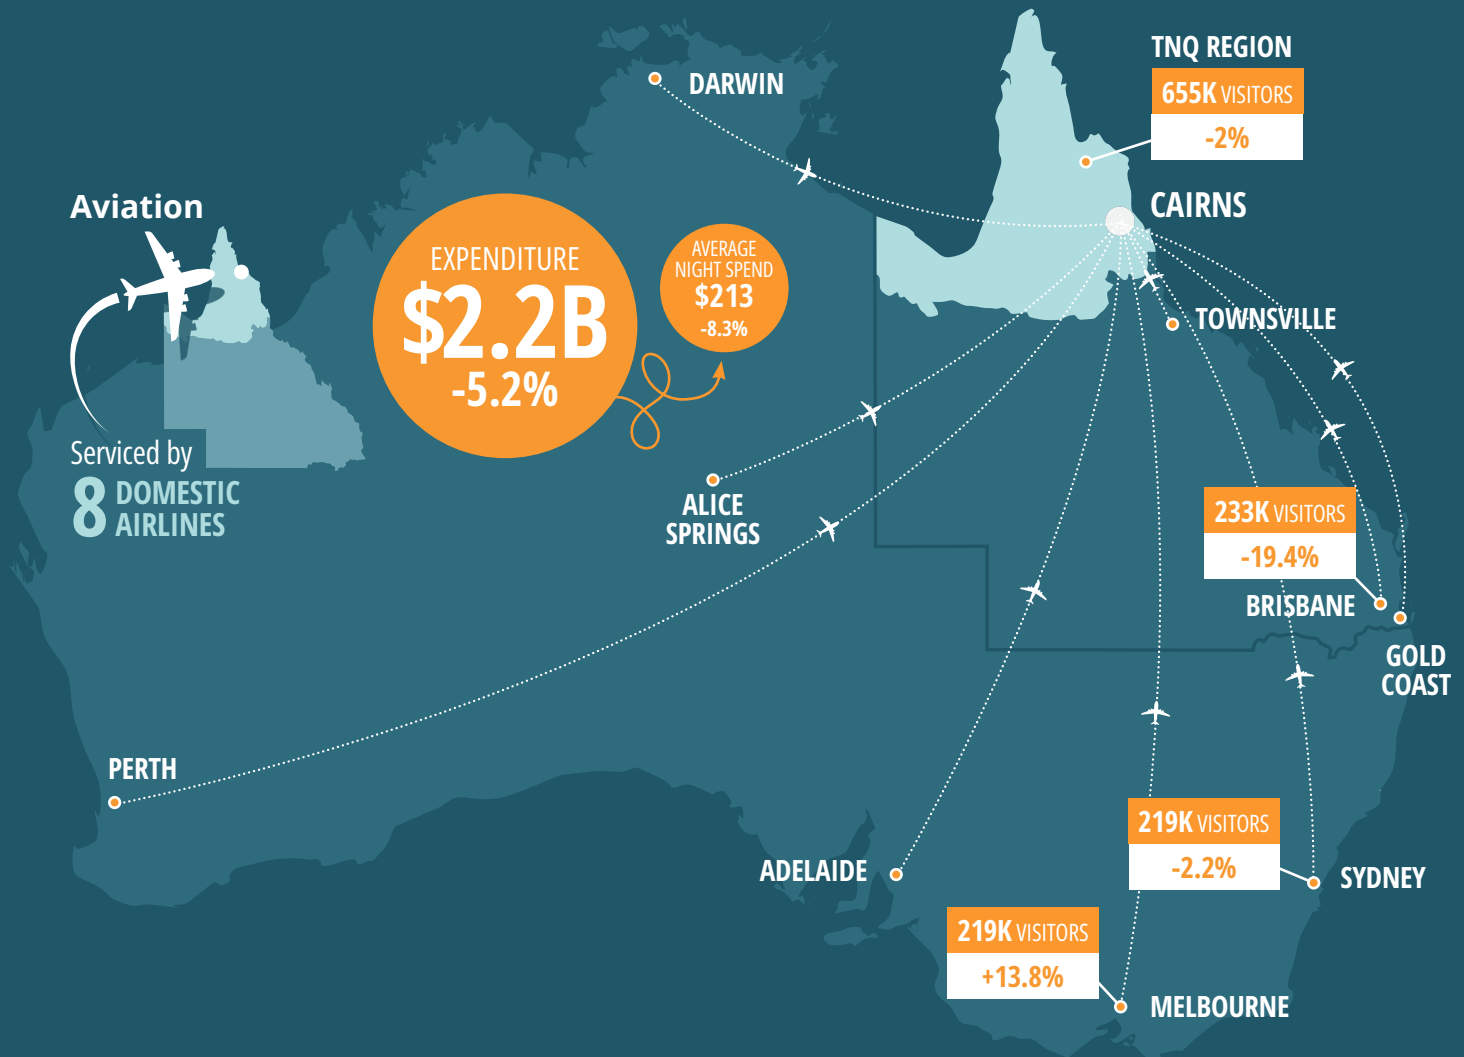

TOURISM FACT FILE

TOURISM
TROPICAL NORTH
QUEENSLAND
Where rainforest meets the reef

National Visitor Survey Year Ending June 2019

Direct flights originating from

Brisbane, Melbourne, Sydney, Darwin, Alice Springs	Qantas
Brisbane, Melbourne, Sydney, Darwin, Perth, Adelaide, Gold Coast	Jetstar
Brisbane, Melbourne, Sydney	Virgin Australia
Brisbane, Melbourne, Sydney	Tigerair Australia
Regional services provided by	QantasLink, Air North, Rex Airlines, Skytrans

Total intrastate

Total interstate