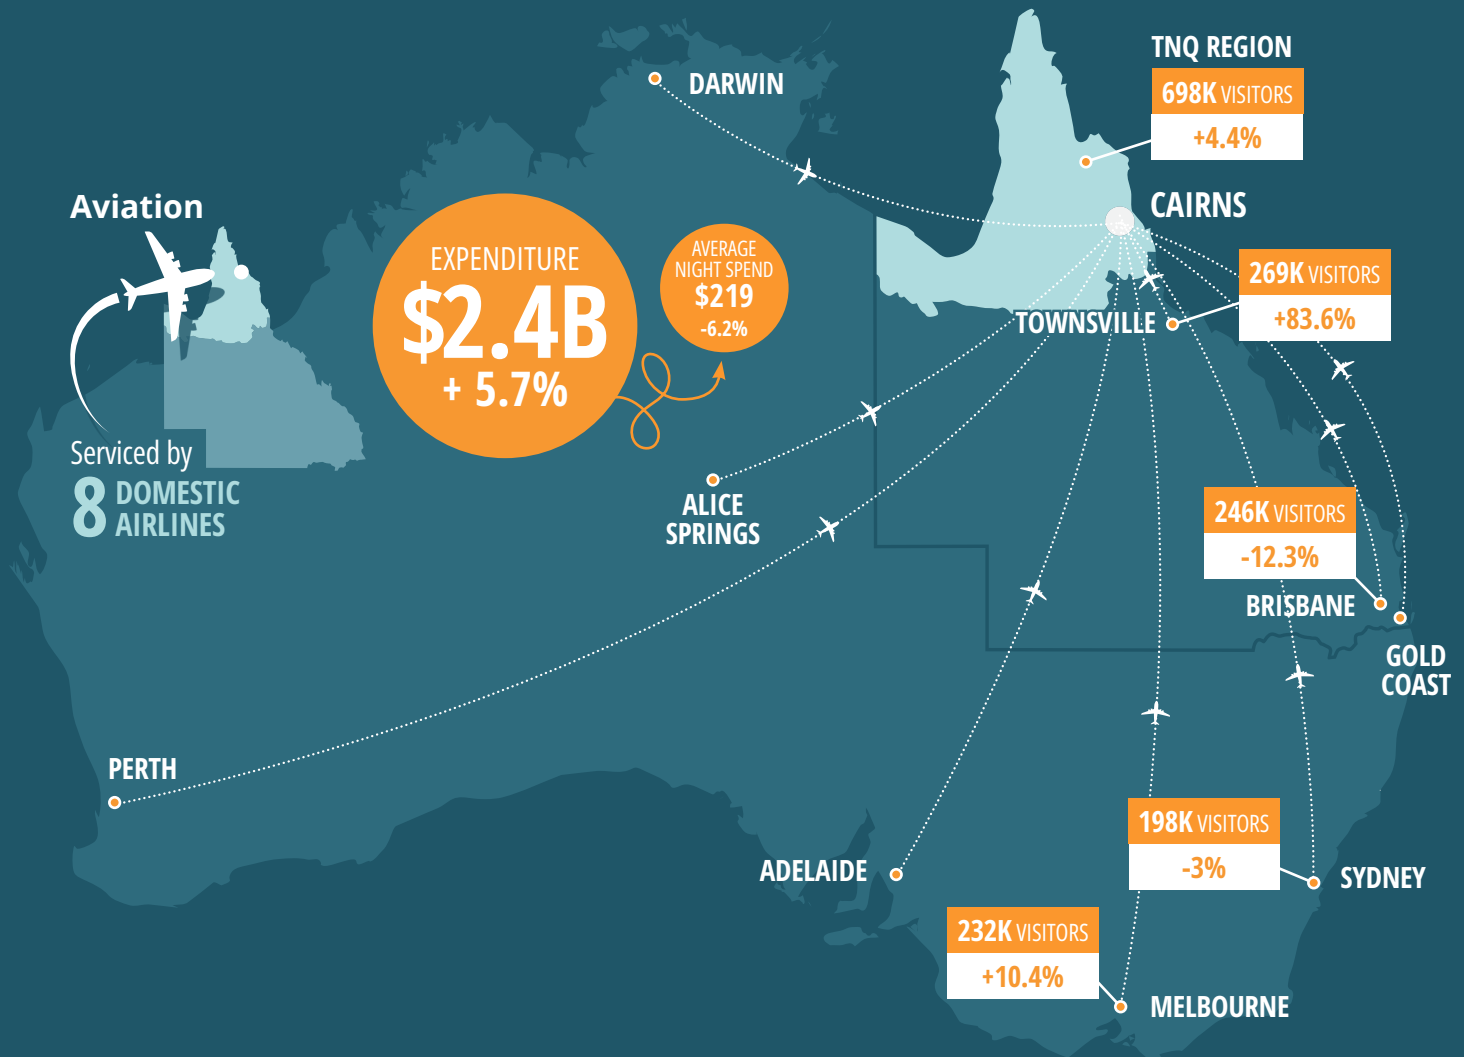

TOURISM FACT FILE

TOURISM
TROPICAL NORTH
QUEENSLAND
Where rainforest meets the reef

National Visitor Survey Year Ending September 2019

Direct flights originating from

Brisbane, Melbourne, Sydney, Darwin, Alice Springs	Qantas
Brisbane, Melbourne, Sydney, Darwin, Perth, Adelaide, Gold Coast	Jetstar
Brisbane, Melbourne, Sydney	Virgin Australia
Brisbane, Melbourne, Sydney	Tigerair Australia
Regional services provided by	QantasLink, Air North, Rex Airlines, Skytrans

Total intrastate

Total interstate