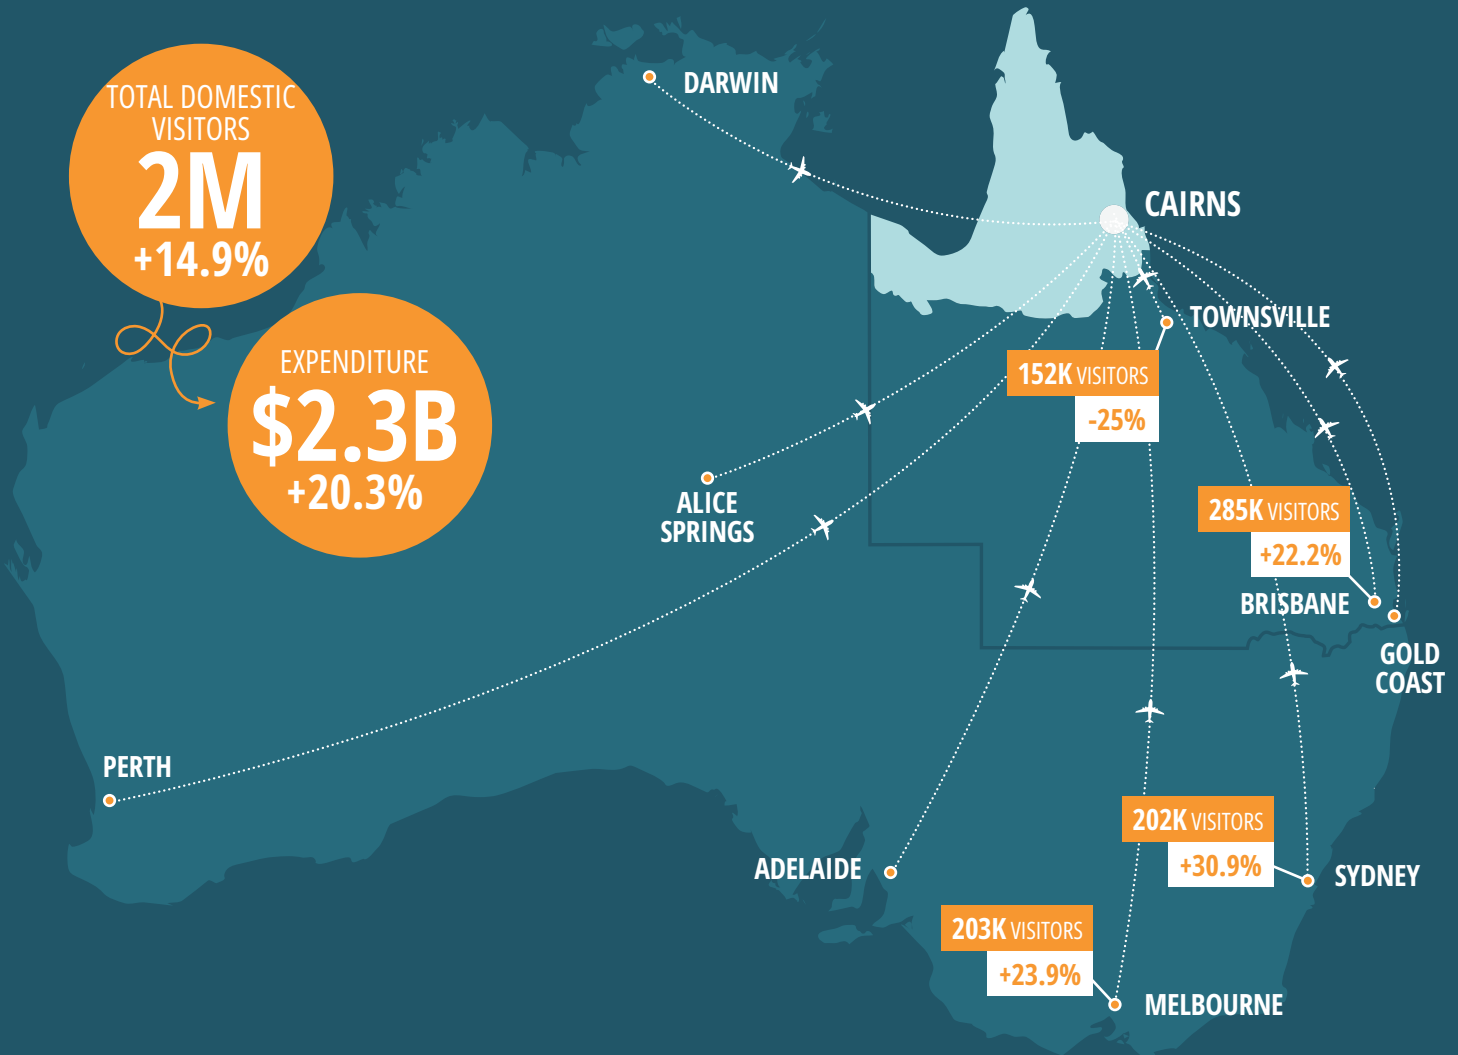

TOURISM FACT FILE

TOURISM
TROPICAL NORTH
QUEENSLAND™

National Visitor Survey Year Ending September 2018

Aviation

Serviced by
8 DOMESTIC
AIRLINES

Direct flights originating from

Brisbane, Melbourne, Sydney, Darwin, Alice Springs	Qantas
Brisbane, Melbourne, Sydney, Darwin, Perth, Adelaide, Gold Coast	Jetstar
Brisbane, Melbourne, Sydney	Virgin Australia
Brisbane, Melbourne, Sydney	Tigerair Australia
Regional services provided by	QantasLink, Air North, Rex, Skytrans

Source: Aviation Report CAPL September 2018

Total intrastate

Total interstate