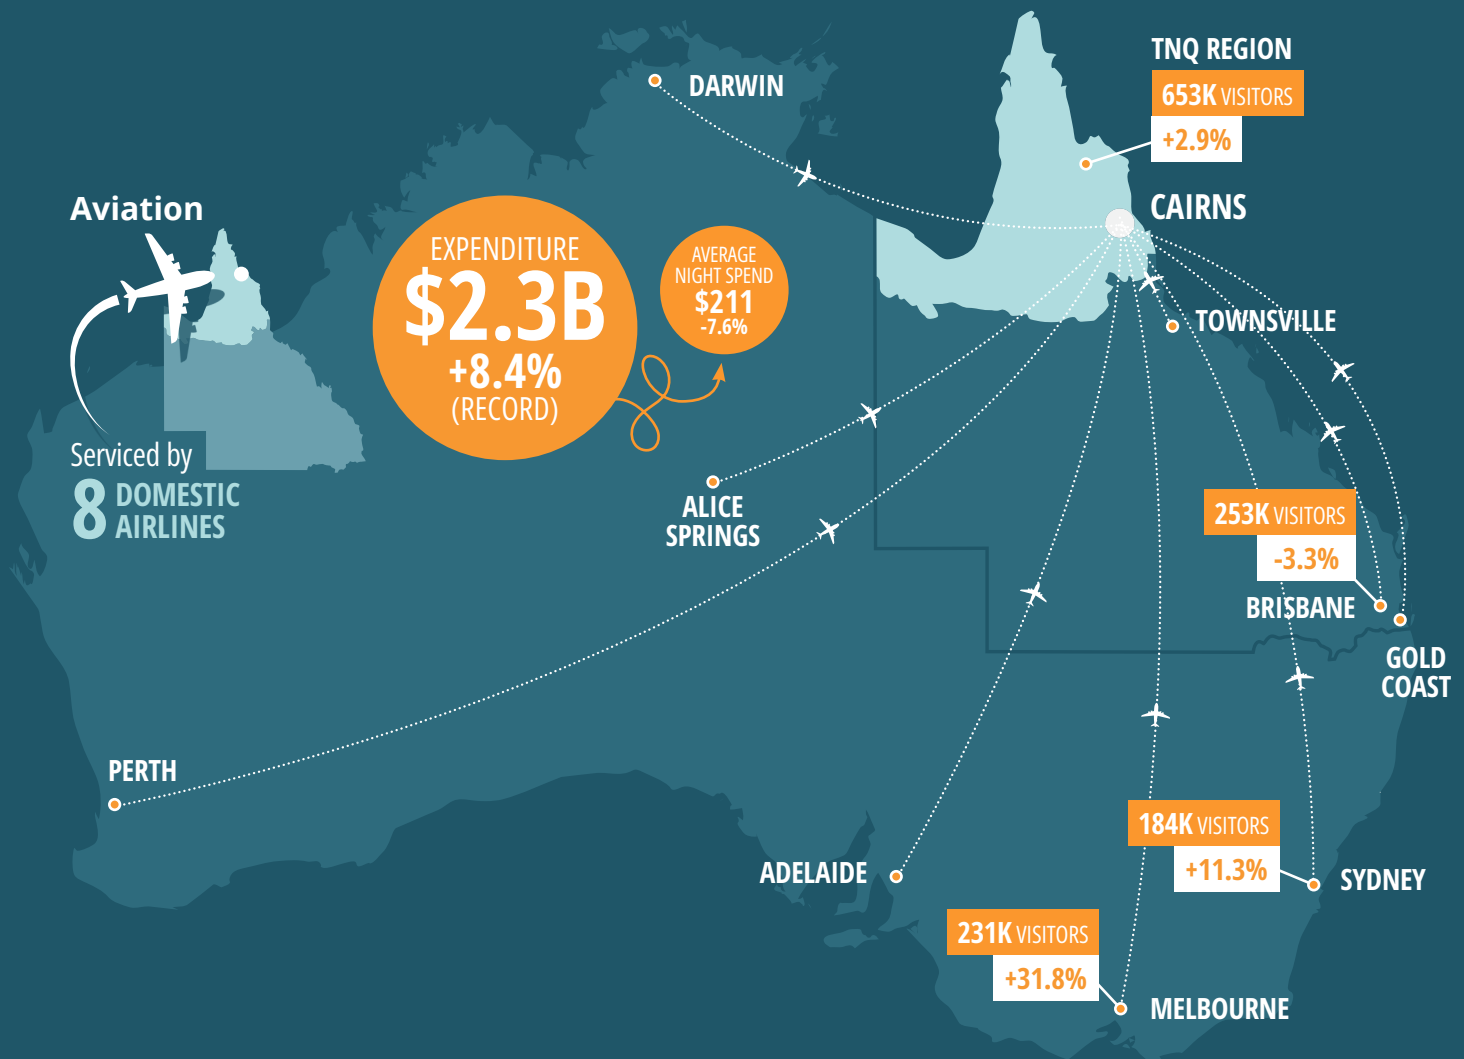

# TOURISM FACT FILE

TOURISM  
TROPICAL NORTH  
QUEENSLAND  
*Where rainforest meets the reef*

National Visitor Survey Year Ending March 2019

## Direct flights originating from

Brisbane, Melbourne, Sydney, Darwin, Alice Springs	Qantas
Brisbane, Melbourne, Sydney, Darwin, Perth, Adelaide, Gold Coast	Jetstar
Brisbane, Melbourne, Sydney	Virgin Australia
Brisbane, Melbourne, Sydney	Tigerair Australia
Regional services provided by	QantasLink, Air North, Rex Airlines, Skytrans

## Total intrastate

## Total interstate