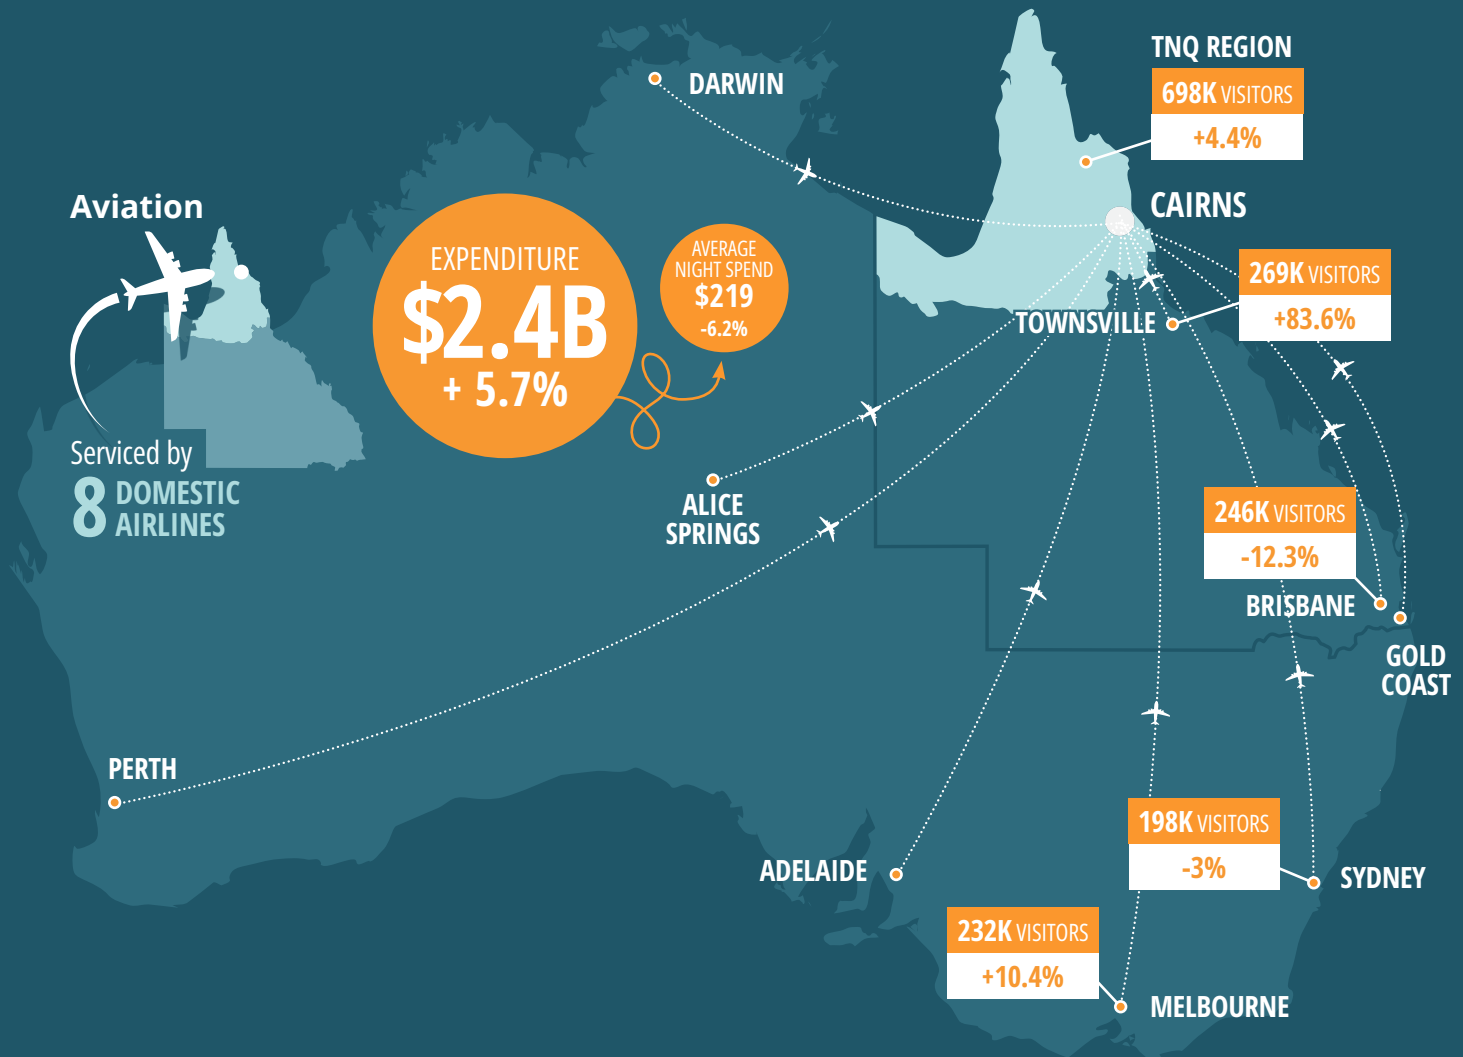

# TOURISM FACT FILE

TOURISM  
TROPICAL NORTH  
QUEENSLAND  
*Where rainforest meets the reef*

National Visitor Survey Year Ending September 2019

## Direct flights originating from

Brisbane, Melbourne, Sydney, Darwin, Alice Springs	Qantas
Brisbane, Melbourne, Sydney, Darwin, Perth, Adelaide, Gold Coast	Jetstar
Brisbane, Melbourne, Sydney	Virgin Australia
Brisbane, Melbourne, Sydney	Tigerair Australia
Regional services provided by	QantasLink, Air North, Rex Airlines, Skytrans

## Total interstate