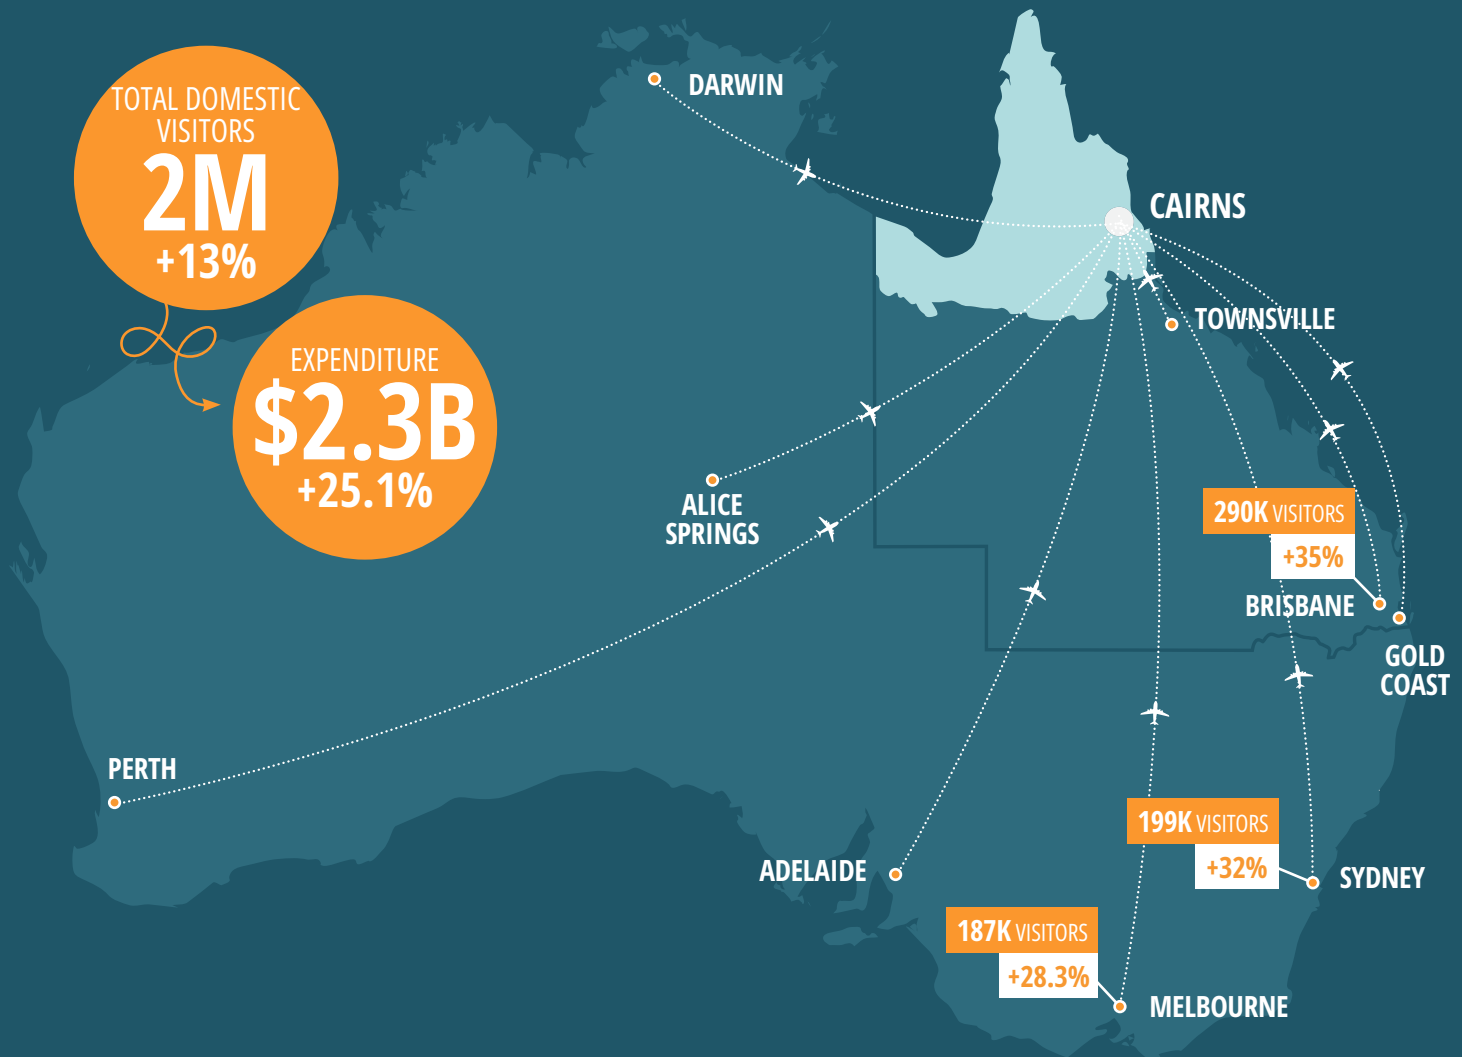

TOURISM FACT FILE

National Visitor Survey Year Ending June 2018

TOURISM
TROPICAL NORTH
QUEENSLAND™

Aviation

Serviced by
8 DOMESTIC AIRLINES

Direct flights originating from

Brisbane, Melbourne, Sydney, Darwin, Alice Springs	Qantas
Brisbane, Melbourne, Sydney, Darwin, Perth, Adelaide, Gold Coast	Jetstar
Brisbane, Melbourne, Sydney	Virgin Australia
Brisbane, Melbourne, Sydney	Tigerair Australia
Regional services provided by	QantasLink, Air North, Rex, Skytrans

Source: Aviation Report CAPL June 2018

Total intrastate

Total interstate