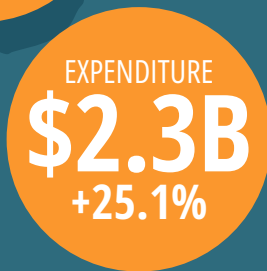

TOURISM FACT FILE

National Visitor Survey Year Ending June 2018

TOURISM
TROPICAL NORTH
QUEENSLAND™

Aviation

Serviced by
8 DOMESTIC AIRLINES

Direct flights originating from

Brisbane, Melbourne, Sydney, Darwin, Alice Springs	Qantas
Brisbane, Melbourne, Sydney, Darwin, Perth, Adelaide, Gold Coast	Jetstar
Brisbane, Melbourne, Sydney	Virgin Australia
Brisbane, Melbourne, Sydney	Tigerair Australia
Regional services provided by	QantasLink, Air North, Rex, Skytrans